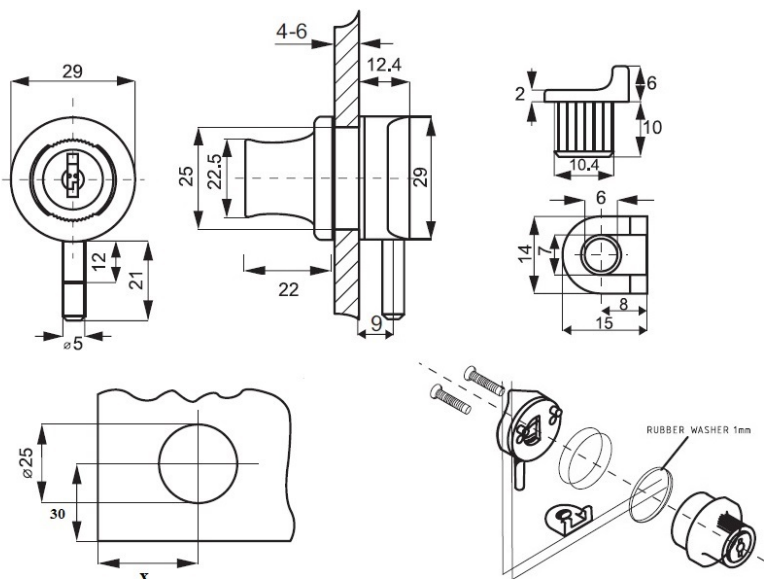

## Description:

Glass Door Lock X-689, CK SISO, Black Anodized, 4-6mm Glass

## Item number:

14.09.128-0

Units	Box	Carton	HS Code	Barcode
Pcs.	20	150	8301300000	
				5704866046145